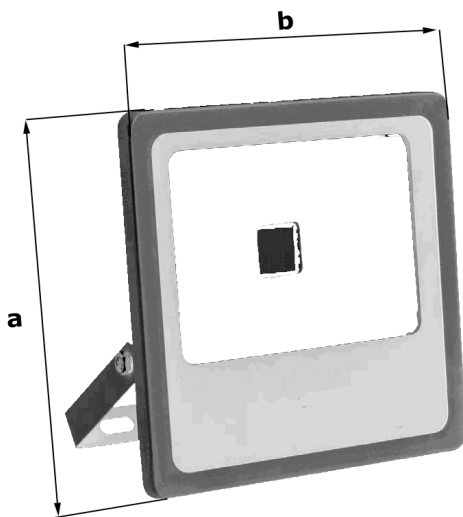

Dimensions

DESCRIPTION

Slim LED floodlight with steel bracket .
 Die-cast aluminum body, gray poliester paint (RAL 9007). Steel frame.
 Antiage silicon rubber gasket .
 Stainless steel PG11
 Beam angle 120°
 Driver 220/240 - 50/60Hz

IP65

INFORMAZIONI D'ORDINE

Model	Dimensions			Wattage	Colour temperature	Lumen Flux	Weight
	A	B	Thickness				
NX84106	120 mm	125 mm	40 mm	10 W	6500 K	650 lm	0,50Kg
NX84206	185 mm	180 mm	45 mm	20 W	6500 K	1300 lm	0,95Kg
NX84306	225 mm	220 mm	50 mm	30 W	6500 K	1950 lm	1,40Kg
NX84506	285 mm	270 mm	66 mm	50 W	6500 K	3250 lm	1,95Kg