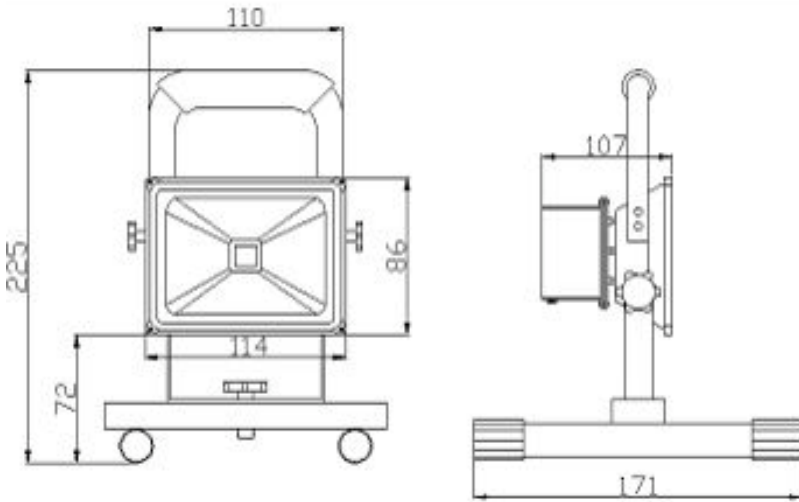

**DESCRIPTION**

Rechargeable LED floodlight, Die-cast aluminum body poliester powder coated, 10W power, colour temperature 6.500°K, beam angle 120°, lumen flux 650lm, Car and house recharge driver included . 3 hours battery time

**Dimensions**

Floodlight

**ORDERING DATA**

Model	Dimensions	Wattage	Battery lifetime	Colour temperature	Lumen flux	Weight
NX 87510	225x110x171 mm	10 W	3 hours	6500 K	650 lm	1,250Kg

The information contained in catalogues or advertising, as products specifications or components, dimensions, assembly drawings, colors, etc., are only approximative. The binding data may be provided from time to time and upon explicit request. In order to improve the quality of the products, the Nordex Illuminazione srl reserves to modify it without any notice. The Nordex Illuminazione srl reserves to make changes or reductions to the products and price lists without notice declining any responsibility for any inaccurate data.