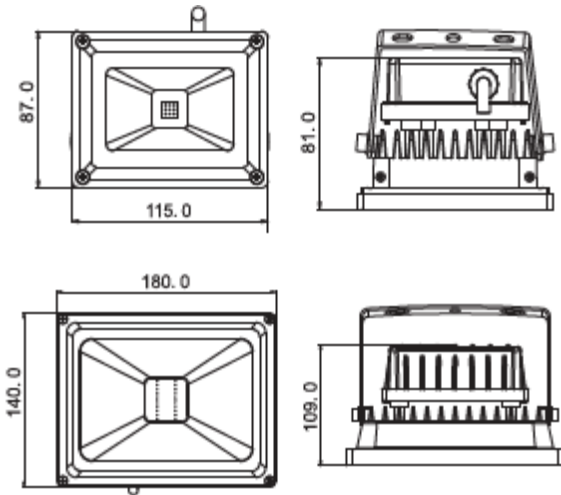

Beam angle 120°

Driver 220/240 - 50/60Hz

IP65

Dimensions

ORDERING DATA

Model	Dimensions			Wattage	Colour temperature	Lumen Flux	Weight
	Width	High	Thickness				
NX87010	115 mm	87 mm	81 mm	10 W	6500 K	650 lm	0,90Kg
NX87020	180 mm	140 mm	109 mm	20 W	6500 K	1350 lm	2,10Kg